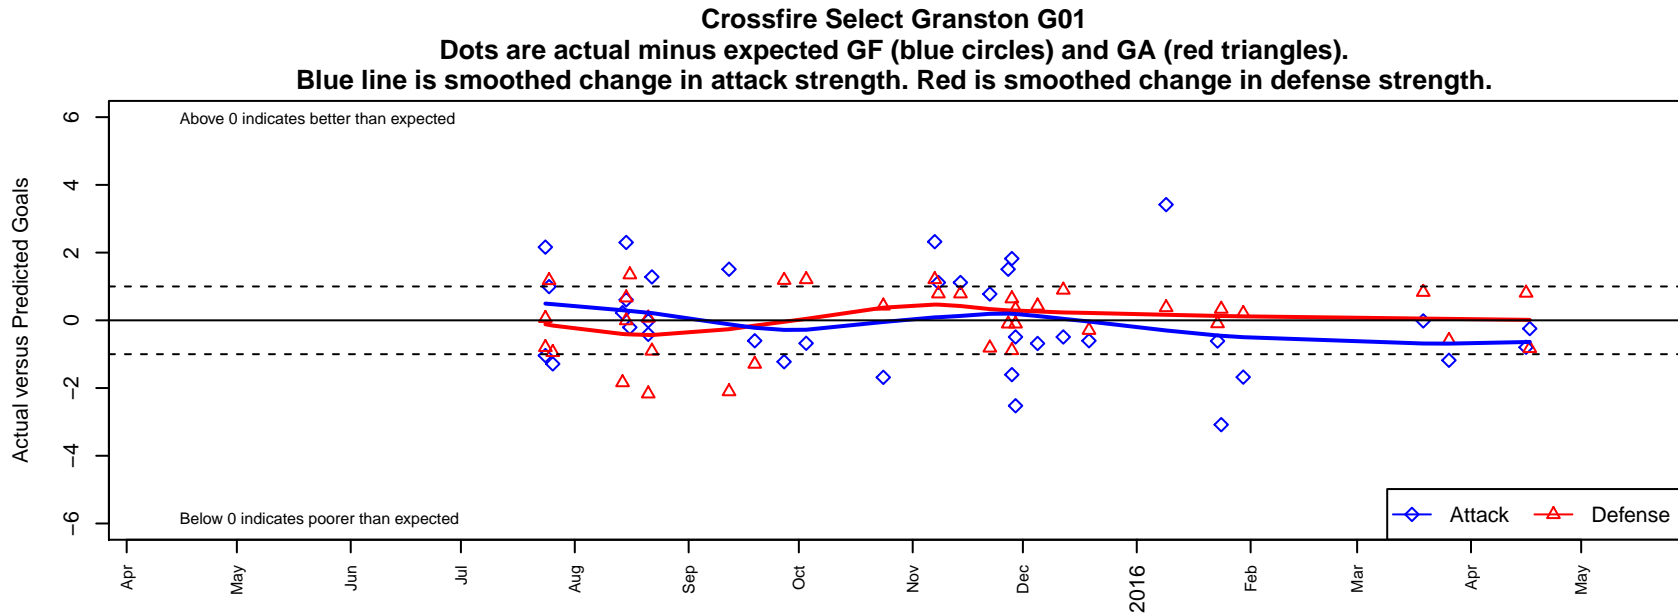

Crossfire Select Granston G01

Crossfire Select
Redmond, WA
G01 total strength=1216
attack=4.86 defense=3.67
fall league = NPSL Div 1 U14

alt names used:
Crossfire Select Granston G01
Crossfire Select G01 Granston

**attack and defense variance (black dot)
relative to other teams
and top 10 in region**

**attack and defense rating
relative to others at age
and all opponents in last 13 months**

Performance relative to 13 month average