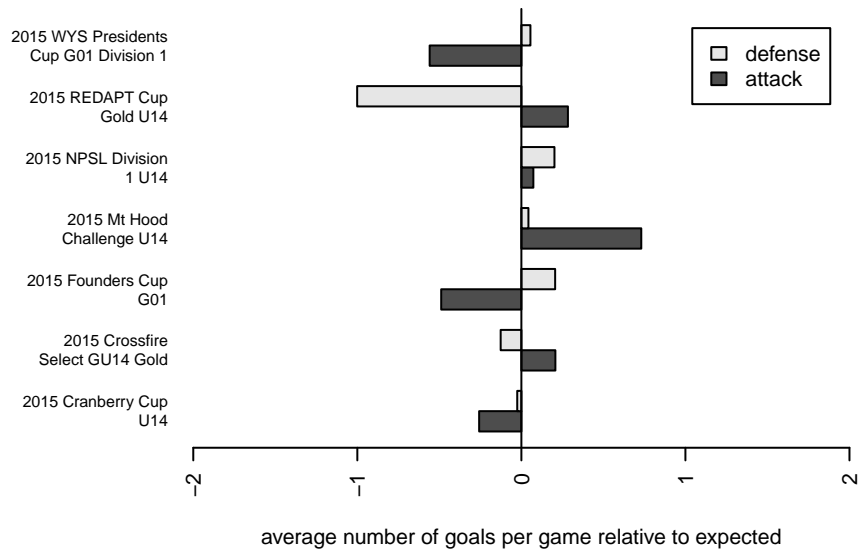

Crossfire Select Granston G01

Crossfire Select
Redmond, WA
G01 total strength=1216
attack=4.86 defense=3.67
fall league = NPSL Div 1 U14

alt names used:
Crossfire Select Granston G01
Crossfire Select G01 Granston

Venues played:
2015 Crossfire Select GU14 Gold
2015 Mt Hood Challenge U14
2015 REDAPT Cup Gold U14
2015 NPSL Division 1 U14
2015 Cranberry Cup U14
2015 Founders Cup G01
2015 WYS Presidents Cup G01 Division 1

**attack and defense variance (black dot)
relative to other teams
and top 10 in region**

**attack and defense rating
relative to others at age
and all opponents in last 13 months**

Performance relative to 13 month average