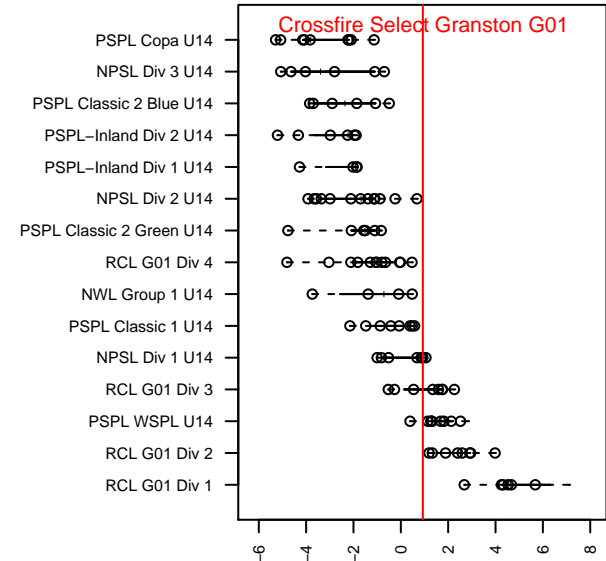

Crossfire Select Granston G01

Crossfire Select
Redmond, WA
G01 total strength=1216
attack=4.86 defense=3.67
fall league = NPSL Div 1 U14

alt names used:
Crossfire Select Granston G01
Crossfire Select G01 Granston

**attack and defense variance (black dot)
relative to other teams
and top 10 in region**

**attack and defense rating
relative to others at age
and all opponents in last 13 months**

Performance relative to 13 month average