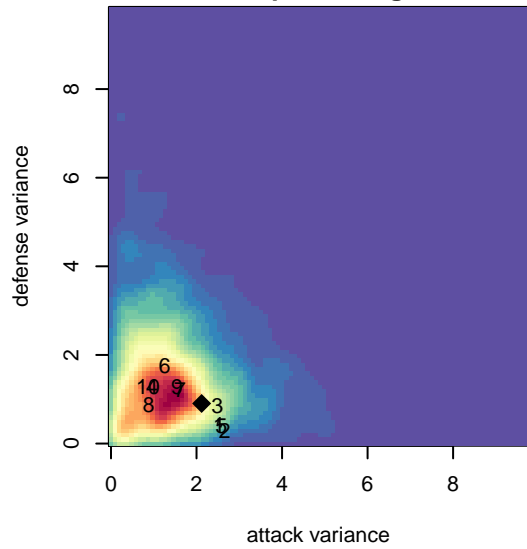

Crossfire Select Granston G01

Crossfire Select
Redmond, WA
G01 total strength=1216
attack=4.86 defense=3.67
fall league = NPSL Div 1 U14

alt names used:
Crossfire Select Granston G01
Crossfire Select G01 Granston

**attack and defense variance (black dot)
relative to other teams
and top 10 in region**

**attack and defense rating
relative to others at age
and all opponents in last 13 months**

Performance relative to 13 month average